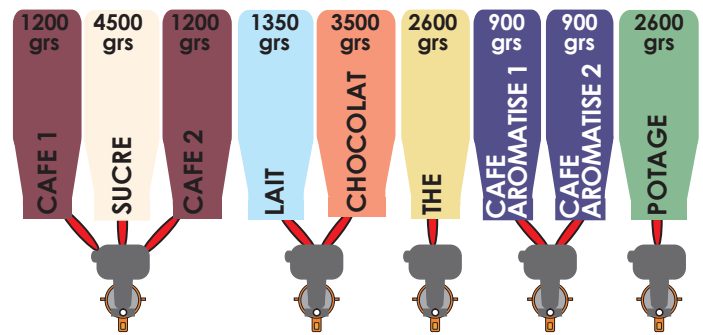

EXEMPLES DE CONFIGURATION

Version instantanée LUCE METAL I9

Sélections standards version instantanée

1. Café 1 court
2. Café 1 long
3. Café 1 crème
4. Cappuccino 1
5. Cappuccino café aromatisé 1
6. Café aromatisé 1
7. Café 2 court
8. Café 2 long
9. Café 2 au lait
10. Moccaccino
11. Cappuccino café aromatisé 2
12. Café aromatisé 2
13. Thé
14. Potage
15. Café viennois
16. Latte macchiato
17. Arôme cacao
18. Arôme cacao lacté