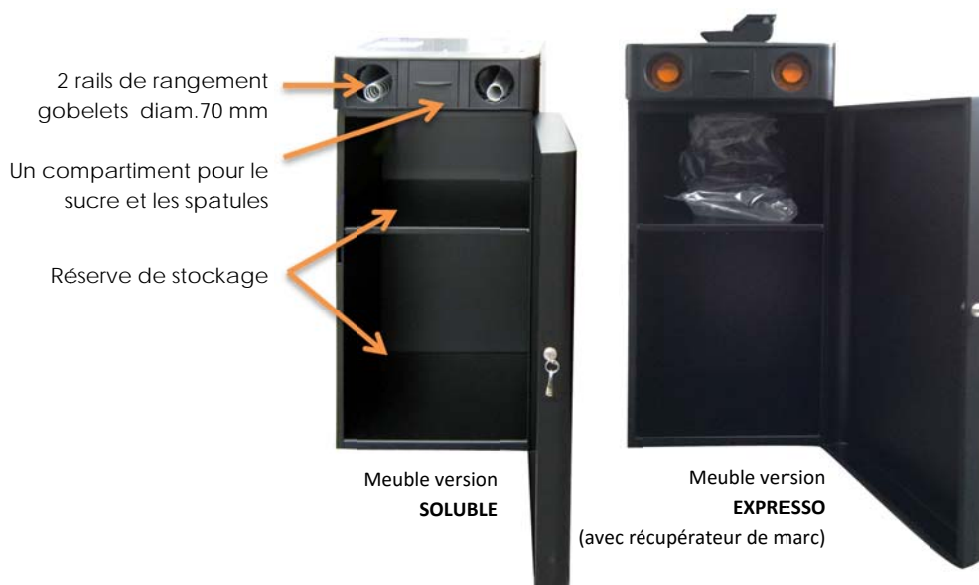

# Information technico-commerciale by **rheavendors group**

Information  
Technico-commerciale:  
MEUBLE XS  
GRANDE

Accessoire : Meuble XS GRANDE

Description : Meuble support pour machine XS PRO / XS GRANDE / XS GRANDE  
HORECA RHEAVENDORS.  
Coloris : noir.